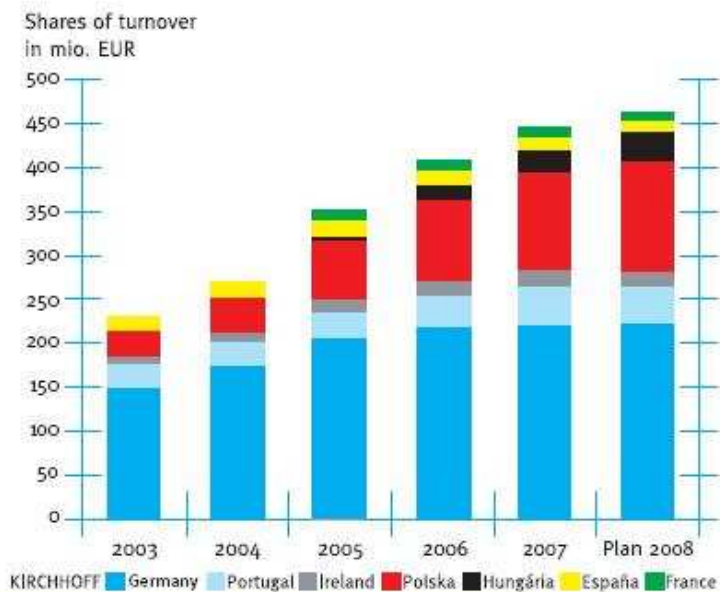

Shares of turnover