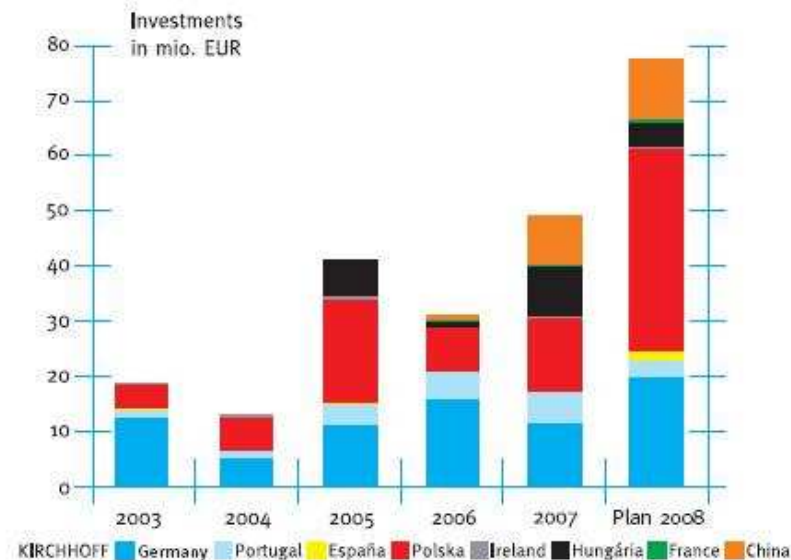

Investment