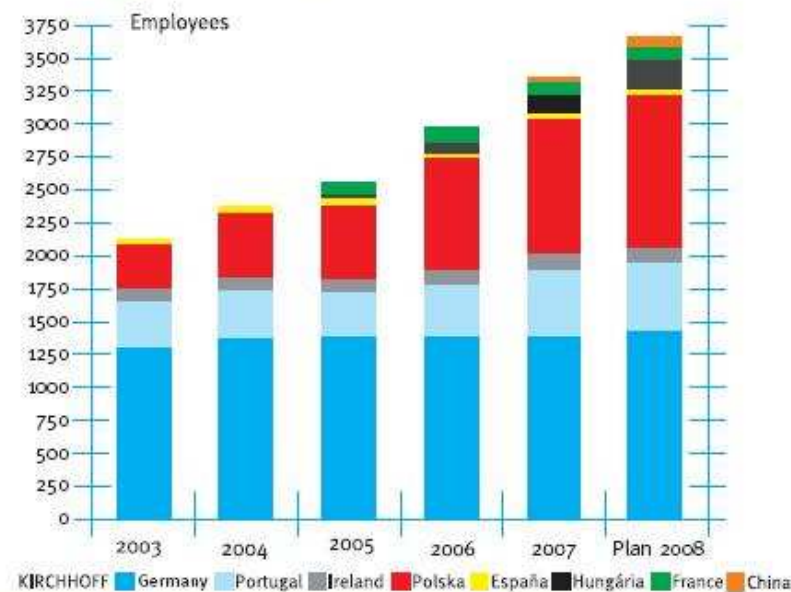

Development of turnover and staff

Investment

Shares of turnover

Development of employees

WE.MOVE.FUTURE.

1 VRK AUTOMOTIVE SYSTEMS

S.A. de C.V.
 Av. de la Noria No. 111
 Parque Industrial Querétaro
 76220 Santa Rosa Jáuregui /
 Querétaro, Mexico
 Tel.: +52 442 2113900
 Fax: +52 442 2161380
 ka_mexico@kirchhoff-group.com