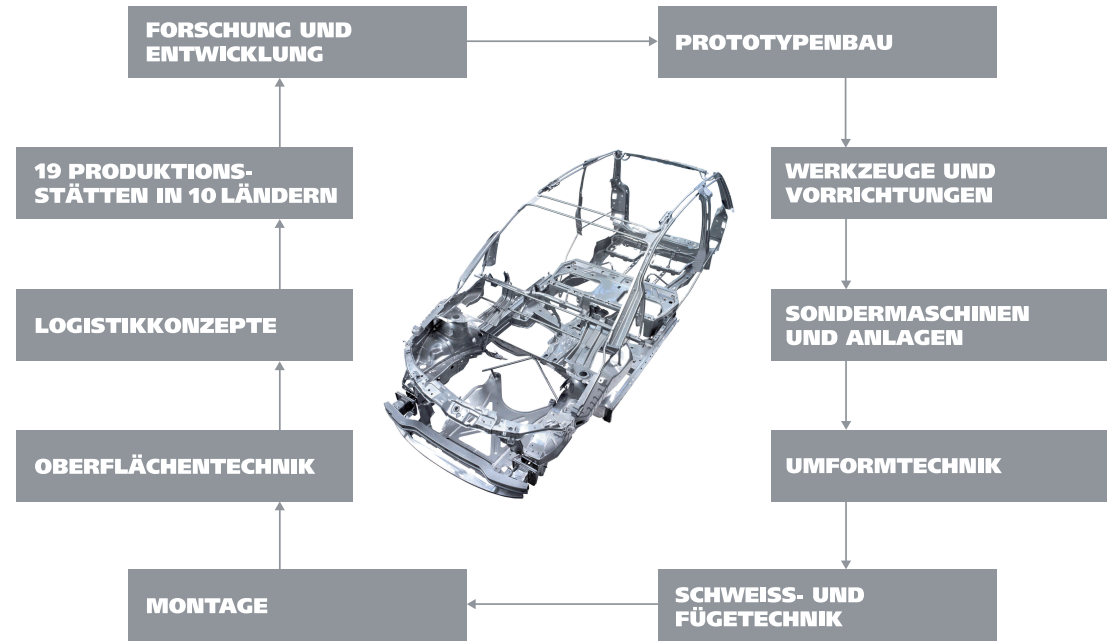

KERNKOMPETENZEN

TECHNOLOGIE, DIE UNTER DIE HAUT GEHT

SALES & TECHNICAL DEVELOPMENT
KIRCHHOFF AUTOMOTIVE
DEUTSCHLAND GmbH
Am Eckenbach 10-14
57439 Attendorf
DEUTSCHLAND
Telefon: +49 2722 696-0
Fax: +49 2722 696-219
info@kirchoff-gruppe.de
www.kirchoff-gruppe.de